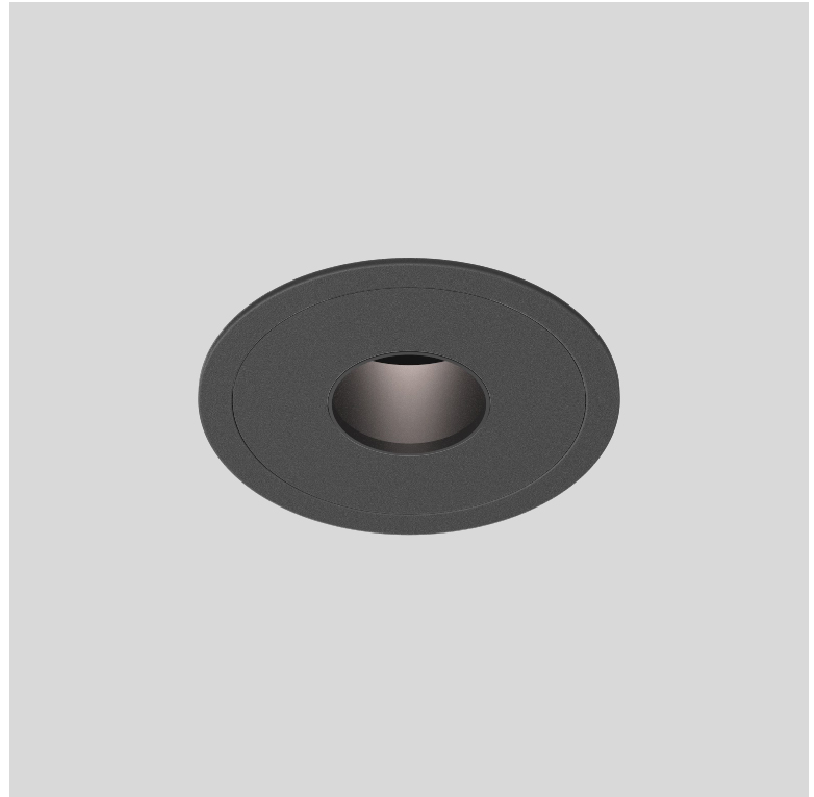

GENERAL

Series: Bioniq Evo Round Pinhole
Partner: Prolicht
Division: Architectural
Installation: Recessed
Product Type: Downlight
Mounting Location: Ceiling
Light Distribution: Adjustable / Direct

PHYSICAL

Shape: Round
Diameter (mm): 83
Diameter (in): 3 1/4
Height (mm): 100
Depth (mm): 105
Height (in): 4
Depth (in): 4 1/8
Ceiling Thickness (mm): 2 - 20
Ceiling Thickness (in): 1/16 - 1 1/8
Weight (kg): 0.4
Fixture Finish: SSR / BKV / CWI / CRY / HAB / UFT / ITA / RUA / FTG / MYG / LOD / PUS / FRO / FUP / KIA / POP / BLS / SPG / MEY / GOH / CHC / COM / ABZ / JAG / OBR / MOS / ROR
Fixture Material: Extruded Aluminum
Cut-out Measurements: Ø 75mm/2 15/16"

ELECTRICAL

Lamp Type: LED (Zhaga Standard)
Input Wattage (W): 13
Total Output Wattage (W): 11.8
Dimming: Non-dimming / DALI Dimming / MATTER Dimming
Driver Included: No
Driver Location: Remote
Driver Type: Constant Current - Universal
Driver Class: Class 2
Constant Current (MA): 350mA
Upon Request: 0-10V Dimming / Phase Dimming

LED

Color Temperature (*K): 2400 / 2700 / 3000 / 3500 / 4000
Max. Delivered Lumen (lm): Max 698
Nominal Lumen (lm): Max 1231
CRI: >90 CRI
Efficiency (%): 53.8
Lamp Life (hrs): 50000

OPTICAL

Beam Angle: 10
Adjustability: Rotational 350° / Tilt 30°

RATINGS AND CERTIFICATIONS

Certified By: Certified for North American Standards
IP rating: IP65
Glare Rating: ≤ 10