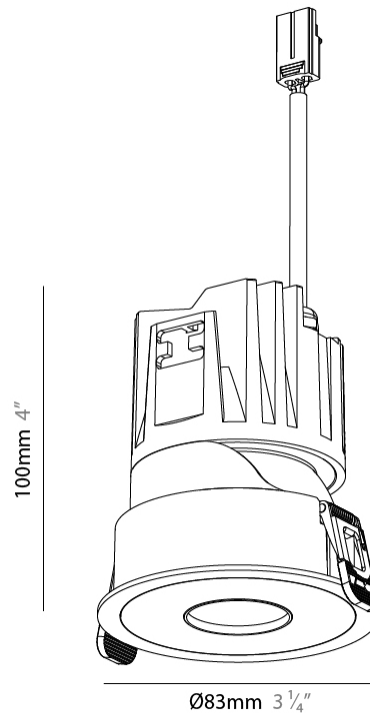

GENERAL

Series: Bioniq Evo Round Pinhole
Partner: Prolicht
Division: Architectural
Installation: Recessed
Product Type: Downlight
Mounting Location: Ceiling
Light Distribution: Adjustable / Direct

PHYSICAL

Shape: Round
Diameter (mm): 83
Diameter (in): 3 1/4
Height (mm): 100
Depth (mm): 105
Height (in): 4
Depth (in): 4 1/8
Ceiling Thickness (mm): 2 - 20
Ceiling Thickness (in): 1/16 - 1 1/8
Weight (kg): 0.4
Fixture Finish: SSR / BKV / CWI / CRY / HAB / UFT / ITA / RUA / FTG / MYG / LOD / PUS / FRO / FUP / KIA / POP / BLS / SPG / MEY / GOH / CHC / COM / ABZ / JAG / OBR / MOS / ROR
Fixture Material: Extruded Aluminum
Cut-out Measurements: Ø 75mm/2 15/16"

ELECTRICAL

Lamp Type: LED (Zhaga Standard)
Input Wattage (W): 13
Total Output Wattage (W): 11.8
Dimming: Non-dimming / DALI Dimming / MATTER Dimming
Driver Included: No
Driver Location: Remote
Driver Type: Constant Current - Universal
Driver Class: Class 2
Constant Current (MA): 350mA
Upon Request: 0-10V Dimming / Phase Dimming

LED

Color Temperature (*K): 2400 / 2700 / 3000 / 3500 / 4000
Max. Delivered Lumen (lm): Max 698
Nominal Lumen (lm): Max 1231
CRI: >90 CRI
Efficiency (%): 53.8
Lamp Life (hrs): 50000

OPTICAL

Beam Angle: 10
Adjustability: Rotational 350° / Tilt 30°

RATINGS AND CERTIFICATIONS

Certified By: Certified for North American Standards
IP rating: IP65
Glare Rating: ≤ 10