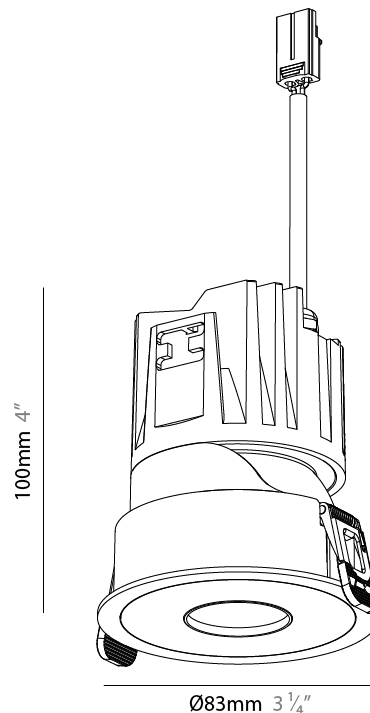

GENERAL

Series: Bioniq Evo Round Pinhole
Partner: Prolicht
Division: Architectural
Installation: Recessed
Product Type: Downlight
Mounting Location: Ceiling
Light Distribution: Adjustable / Direct

PHYSICAL

Shape: Round
Diameter (mm): 83
Diameter (in): 3 1/4
Height (mm): 100
Depth (mm): 105
Height (in): 4
Depth (in): 4 1/8
Ceiling Thickness (mm): 2 - 20
Ceiling Thickness (in): 1/16 - 1 1/8
Weight (kg): 0.4
Fixture Finish: [BLK / WHI](#)
Fixture Material: Extruded Aluminum
Cut-out Measurements: Dia. 75mm/2 15/16"

ELECTRICAL

Lamp Type: LED (Zhaga Standard)
Input Wattage (W): 13
Total Output Wattage (W): 11.8
Dimming: Non-dimming / DALI Dimming / MATTER Dimming
Driver Included: No
Driver Location: Remote
Driver Type: Constant Current - Universal
Driver Class: Class 2
Constant Current (MA): 350mA
Upon Request: 0-10V Dimming / Phase Dimming

LED

Color Temperature (°K): [2400 / 2700 / 3000 / 3500 / 4000](#)
Max. Delivered Lumen (lm): Max 698
Nominal Lumen (lm): Max 1231
CRI: >90 CRI
Efficiency (%): 53.8
Lamp Life (hrs): 50000

OPTICAL

Beam Angle: 20 / 26 / 32
Adjustability: Rotational 350° / Tilt 30°

RATINGS AND CERTIFICATIONS

Certified By: Certified for North American Standards
IP rating: IP65
Glare Rating: ≤ 10